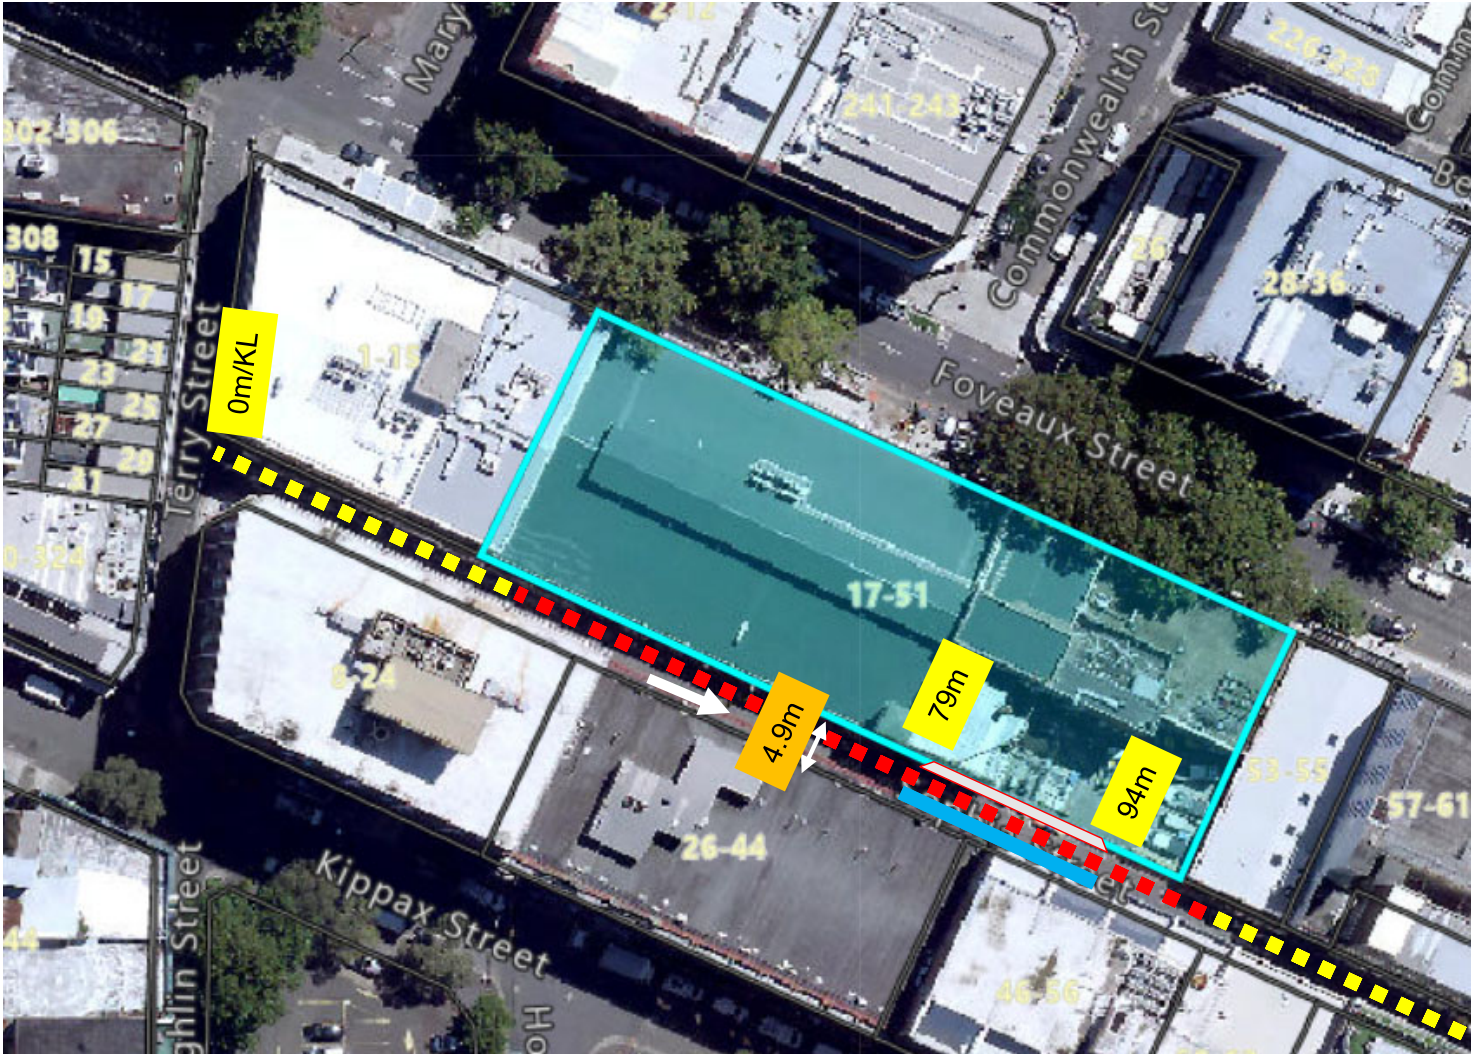

Sophia Street, Surry Hills Proposed Works Zone

Existing

-  "No Stopping"
-  "No Parking"
-  "Driveway"

Proposed

-  "Works Zone
7.30am-5.30pm Mon - Fri
7.30am -3.30pm Sat" and "No
Parking At Other Times"